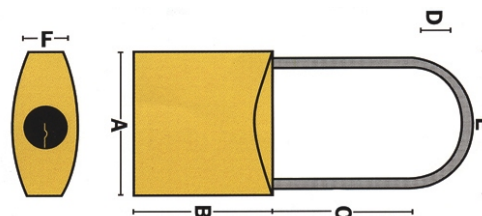

### CADEADOS DE HASTE LONGA

Cadeados em latão maciço, com dupla trava, haste em aço temperado, molas especiais, chaves em latão niquelado. Disponíveis nas medidas de 19mm à 70mm.

Código	A	B	C	D	E	F	Nº pinos	Peso Unit.
121	19mm 3/4"	20,5mm 13/16"	25mm 1"	3,5mm 1/8"	10mm 3/8"	10mm 3/8"	3	37g
122	22mm 7/8"	22mm 7/8"	27mm 1.1/16"	4mm 5/32"	12,5mm 1/2"	11mm 3/8"	3	50g
123	25mm 1"	27mm 1 1/16"	32mm 1.1/4"	4,5mm 3/16"	14,5mm 9/16"	13mm 1/2"	4	82g
124	30mm 1 3/16"	30,5mm 1 3/16"	43mm 1 11/16"	5mm 3/16"	16,5mm 5/8"	13mm 1/2"	4	109g
125	35mm 1.3/8"	34mm 1.3/8"	43,5mm 1.11/16"	6,35mm 1/4"	18,5mm 11/16"	13,5mm 1/2"	5	146g
126	40mm 1.9/16"	34mm 1.3/8"	50,5mm 2"	6,35mm 1/4"	23,5mm 15/16"	14mm 1/2"	5	174g
127	45mm 1.3/4"	39,5mm 1.9/16"	56mm 5/16"	8mm 5/16"	24,5mm 15/16"	15mm 9/16"	5	248g
128	50mm 2"	39,5mm 1.9/16"	70mm 2.3/4"	8mm 5/16"	30mm 1.3/16"	16mm 5/8"	5	298g
129	60mm 2.3/8"	47mm 1.7/8"	75mm 3"	10mm 3/8"	34mm 1.3/8"	20mm 3/4"	5	520g
130-A	70mm 2.3/4"	51mm 2"	80mm 3/15"	12mm 1/2"	38mm 1.1/2"	23mm 7/8"	5	730g