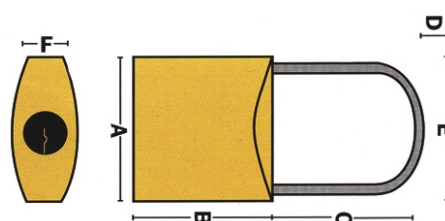

CADEADOS DE HASTE CURTA

Cadeados em latão maciço, com dupla trava, haste em aço temperado, molas especiais, chaves em latão niquelado. Disponíveis nas medidas de 19mm à 70mm.

Código	A	B	C	D	E	F	Nº pinos	Unid. p/caixa	Peso p/caixa
111	19mm 3/4"	20,5mm 13/16"	12mm 7/16"	3,5mm 1/8"	9,5mm 3/8"	10mm 3/8"	3	20	0.680 (kg)
112	22mm 7/8"	21,5mm 7/8"	13,5mm 1/2"	4mm 5/32"	12,6mm 1/2"	11mm 3/8"	3	20	0.940 (kg)
113	25mm 1"	27mm 1 1/16"	17mm 5/8"	4,5mm 3/16"	14,6mm 9/16"	13mm 1/2"	4	20	1.340 (kg)
114	30mm 1 3/16"	30,5mm 1 3/16"	21,5mm 13/16"	5mm 3/16"	16,5mm 5/8"	13mm 1/2"	4	20	2.020 (kg)
115	35mm 1.3/8"	34mm 1.3/8"	22,5mm 7/8"	6,35mm 1/4"	18,5mm 11/16"	13,5mm 1/2"	5	10	1.330 (kg)
116	40mm 19/16"	34mm 1.3/8"	26,5mm 1.1/16"	6,35mm 1/4"	23,5mm 15/16"	14mm 1/2"	5	10	1.600 (kg)
117	45mm 1.3/4"	39,5mm 1.9/16"	29,5mm 1.1/8"	8mm 5/16"	25mm 15/16"	15mm 9/16"	5	10	2.270 (kg)
118	50mm 2"	39,5mm 1.9/16"	35mm 13/8"	8mm 5/16"	29,5mm 1.1/8"	16mm 5/8"	5	10	2.670 (kg)
119	60mm 2.3/8"	47mm 1.7/8"	38mm 1.1/2"	10mm 3/8"	34mm 1.3/8"	20mm 3/4"	5	1	0.470 (kg)
120-A	70mm 2.3/4"	51mm 2"	42,5mm 1.11/16"	12mm 1/2"	38mm 1.1/2"	23mm 7/8"	5	1	0.680 (kg)